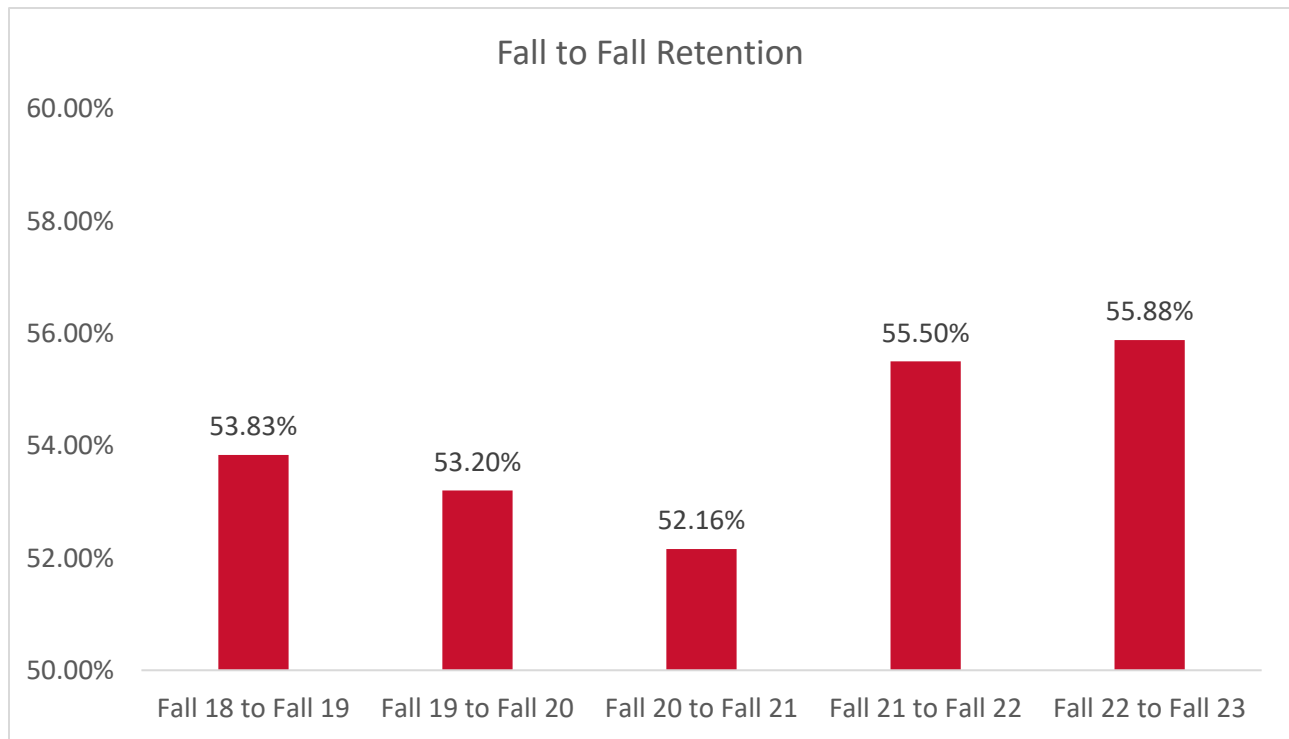

MONTGOMERY
COUNTY COMMUNITY COLLEGE

Retention Rates for Fall-to-Fall Enrollment

Definition: Based on new degree seeking students at the beginning of their educational experience at the College.

MONTGOMERY
COUNTY COMMUNITY COLLEGE

Retention Rates for Fall to Spring Enrollment

Definition: Based on new degree seeking students at the beginning of their educational experience at the College.