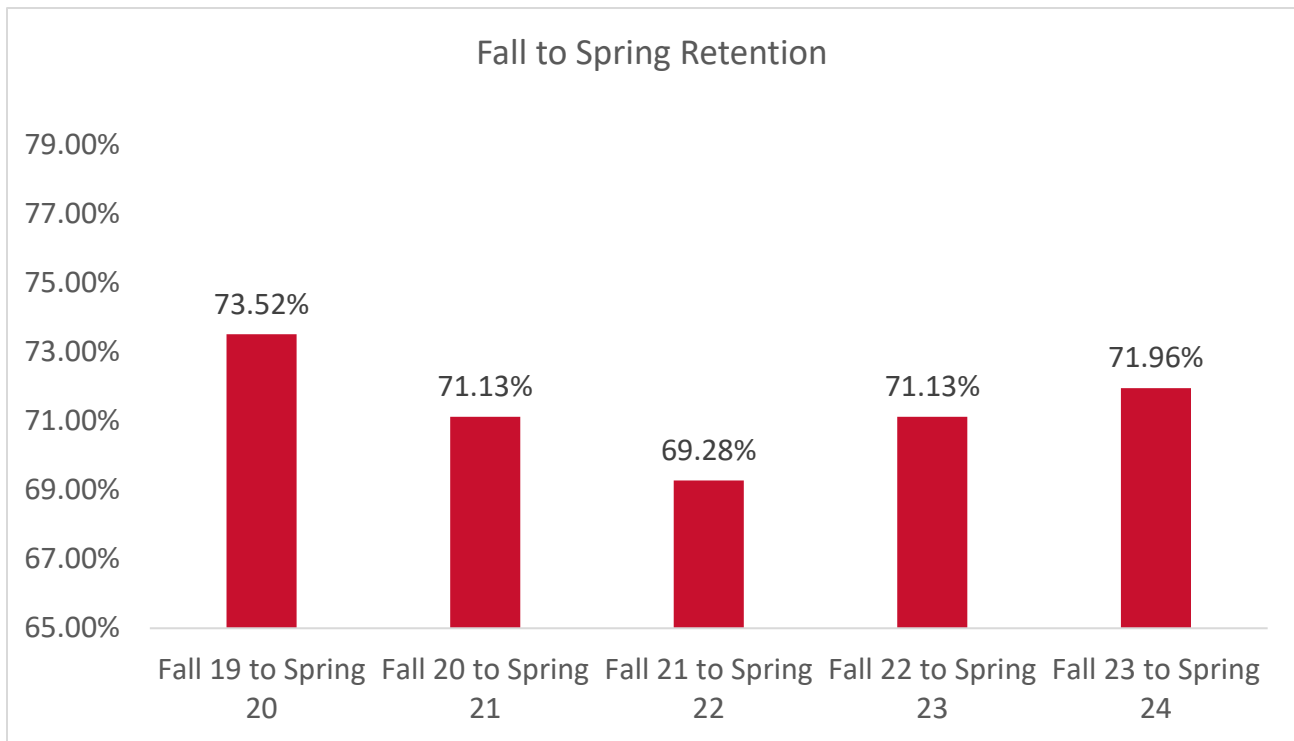

MONTGOMERY
COUNTY COMMUNITY COLLEGE

Retention Rates for Fall-to-Fall Enrollment

Definition: Based on new degree seeking students at the beginning of their educational experience at the College.

MONTGOMERY
COUNTY COMMUNITY COLLEGE

Retention Rates for Fall to Spring Enrollment

Definition: Based on new degree seeking students at the beginning of their educational experience at the College.