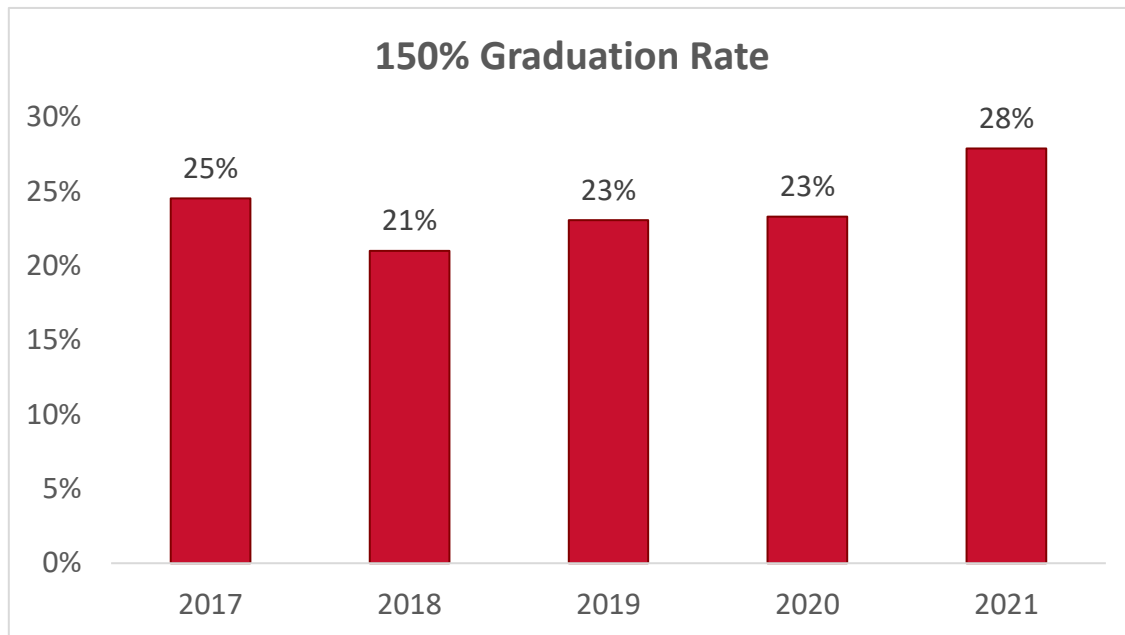

MONTGOMERY
COUNTY COMMUNITY COLLEGE

Graduation Rates: 2017-2021 Cohorts

Based on a cohort of first-time and full-time students at the beginning of their education experience at the College, who graduated during the 3-year timeframe (150%). This definition is based on the IPEDS Graduation Rates survey. Data taken from IPEDS Graduation Rates report.