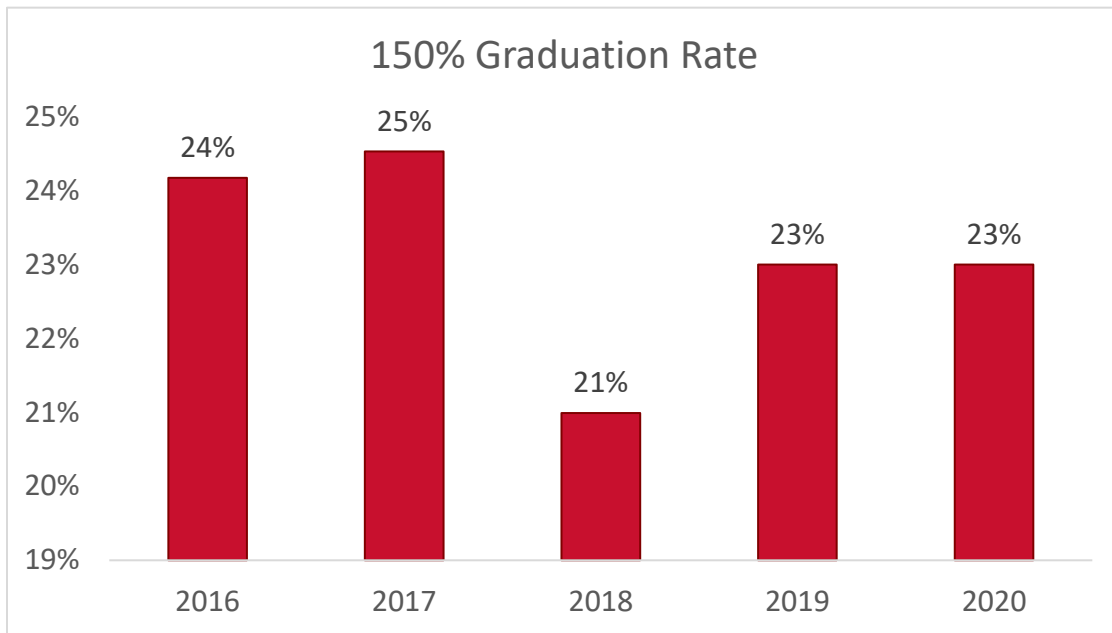

**MONTGOMERY**  
COUNTY COMMUNITY COLLEGE

**Graduation Rates: 2016-2020 Cohorts**

Based on a cohort of first-time and full-time students at the beginning of their education experience at the College, who graduated during the 3-year timeframe (150%). This definition is based on the IPEDS Graduation Rates survey. Data taken from IPEDS Graduation Rates report.