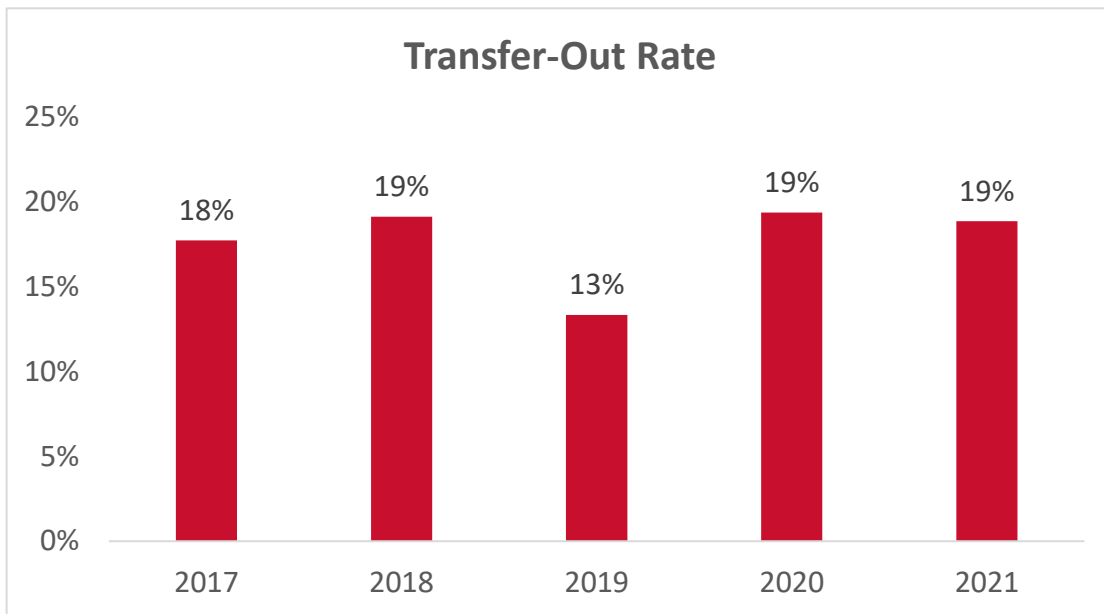

Transfer-Out Rates: 2017-2021 Cohorts

Based on a cohort of first-time and full-time students at the beginning of their education experience at the College who graduated during the 3-year timeframe (150%). This definition is based on the IPEDS Graduation Rate survey. Data taken from IPEDS Graduation Rates report.